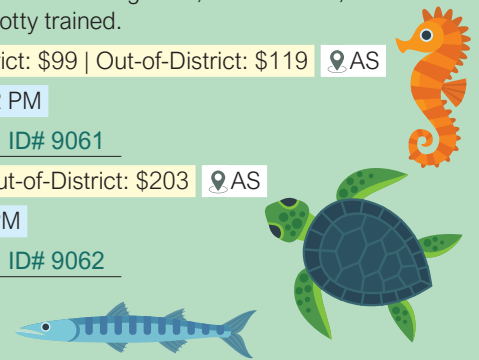

SUMMER FUN

A preschool camp with a name that says it all! Your camper will enjoy iconic summer activities like sandcastle building, popsicle making, scavenger hunts and bubble popping fun! *Campers must be potty trained.

Ages 3.5-5 In-District: $99 | Out-of-District: $119

Mon-Wed 1 PM-4 PM	
7/6 to 7/8 ID# 9052	7/27 to 7/29 ID# 9054
7/13 to 7/15 ID# 9053	

LIL SCIENTISTS

Our preschoolers will have the opportunity to experiment for themselves in our Lil Scientists camp! Experiments include small Alka-Seltzer rockets, elephant toothpaste and more. *Campers must be potty trained.

Ages 3.5-5 In-District: $169 | Out-of-District: $203

Mon-Fri 9 AM-12 PM
7/20 to 7/24 ID# 9057

LIL EXPLORERS

Lil Explorers hit the great outdoors! Each day campers will trek through different nature activities, crafts, and games. *Campers must be potty trained.

Ages 3.5-5 In-District: $169 | Out-of-District: $203

Mon-Fri 9 AM-12 PM
7/27 to 7/31 ID# 9059
In-District: $99 | Out-of-District: $119
Mon-Wed 1-4 PM
8/3 to 8/5 ID# 9060

UNDER THE SEA

Explore and learn what lies under the Puget Sound with our three-day preschool camp full of sea-themed adventures! Campers will play ocean themed games, create crafts, and more. *Campers must be potty trained.

Ages 3.5-5 In-District: $99 | Out-of-District: $119

Mon-Wed 9 AM-12 PM
8/3 to 8/5 ID# 9061
In-District: $169 | Out-of-District: $203
Mon-Fri 9 AM-12 PM
8/10 to 8/14 ID# 9062

AS = Arletta Schoolhouse | HF = Harborstone Field | HP = Hales Pass Park | HQ = PenMet Parks District Headquarters
MFP = McCormick Forest Park | NGMG = Neighborhood Greens Mini Golf | NP = Narrows Park
RC = PenMet Parks Recreation Center | RH = Rosedale Hall | RP = Rosedale Park | VVP = Volunteer Vern Pavilion