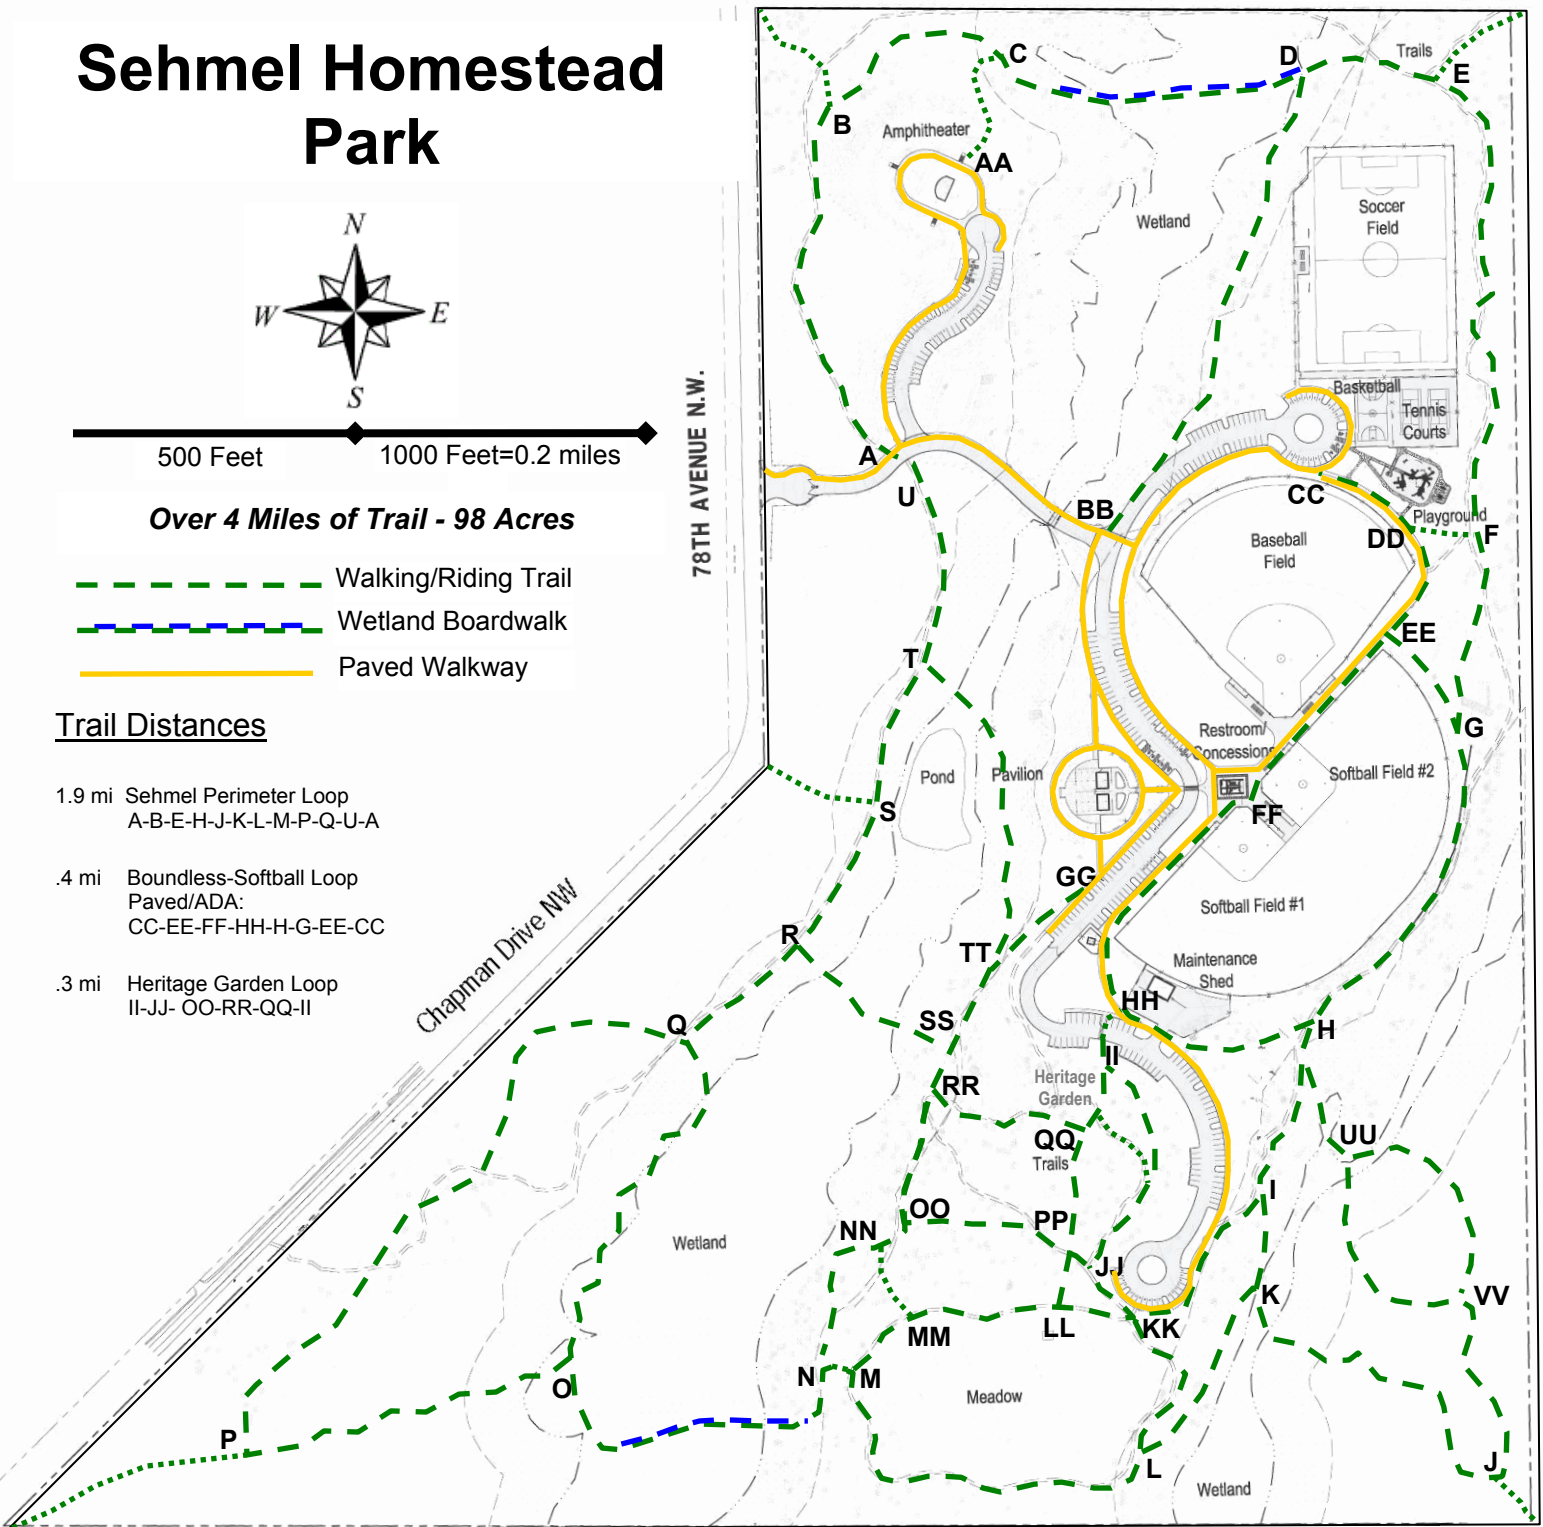

# Sehmel Homestead Park

**Over 4 Miles of Trail - 98 Acres**

- Walking/Riding Trail
- Wetland Boardwalk
- Paved Walkway

## Trail Distances

- 1.9 mi Sehmel Perimeter Loop  
A-B-E-H-J-K-L-M-P-Q-U-A
- 4 mi Boundless-Softball Loop  
Paved/ADA:  
CC-EE-FF-HH-H-G-EE-CC
- .3 mi Heritage Garden Loop  
II-JJ- OO-RR-QQ-II

Please pick up after pets. Please.  
 Please pick up any trash you see.  
 No motorized vehicles.  
 Removal of vegetation is prohibited.  
 Contact PenMet Parks for lost or found items.  
 Contact PenMet Parks if observing suspicious  
 activity or conditions.  
 253-858-3400