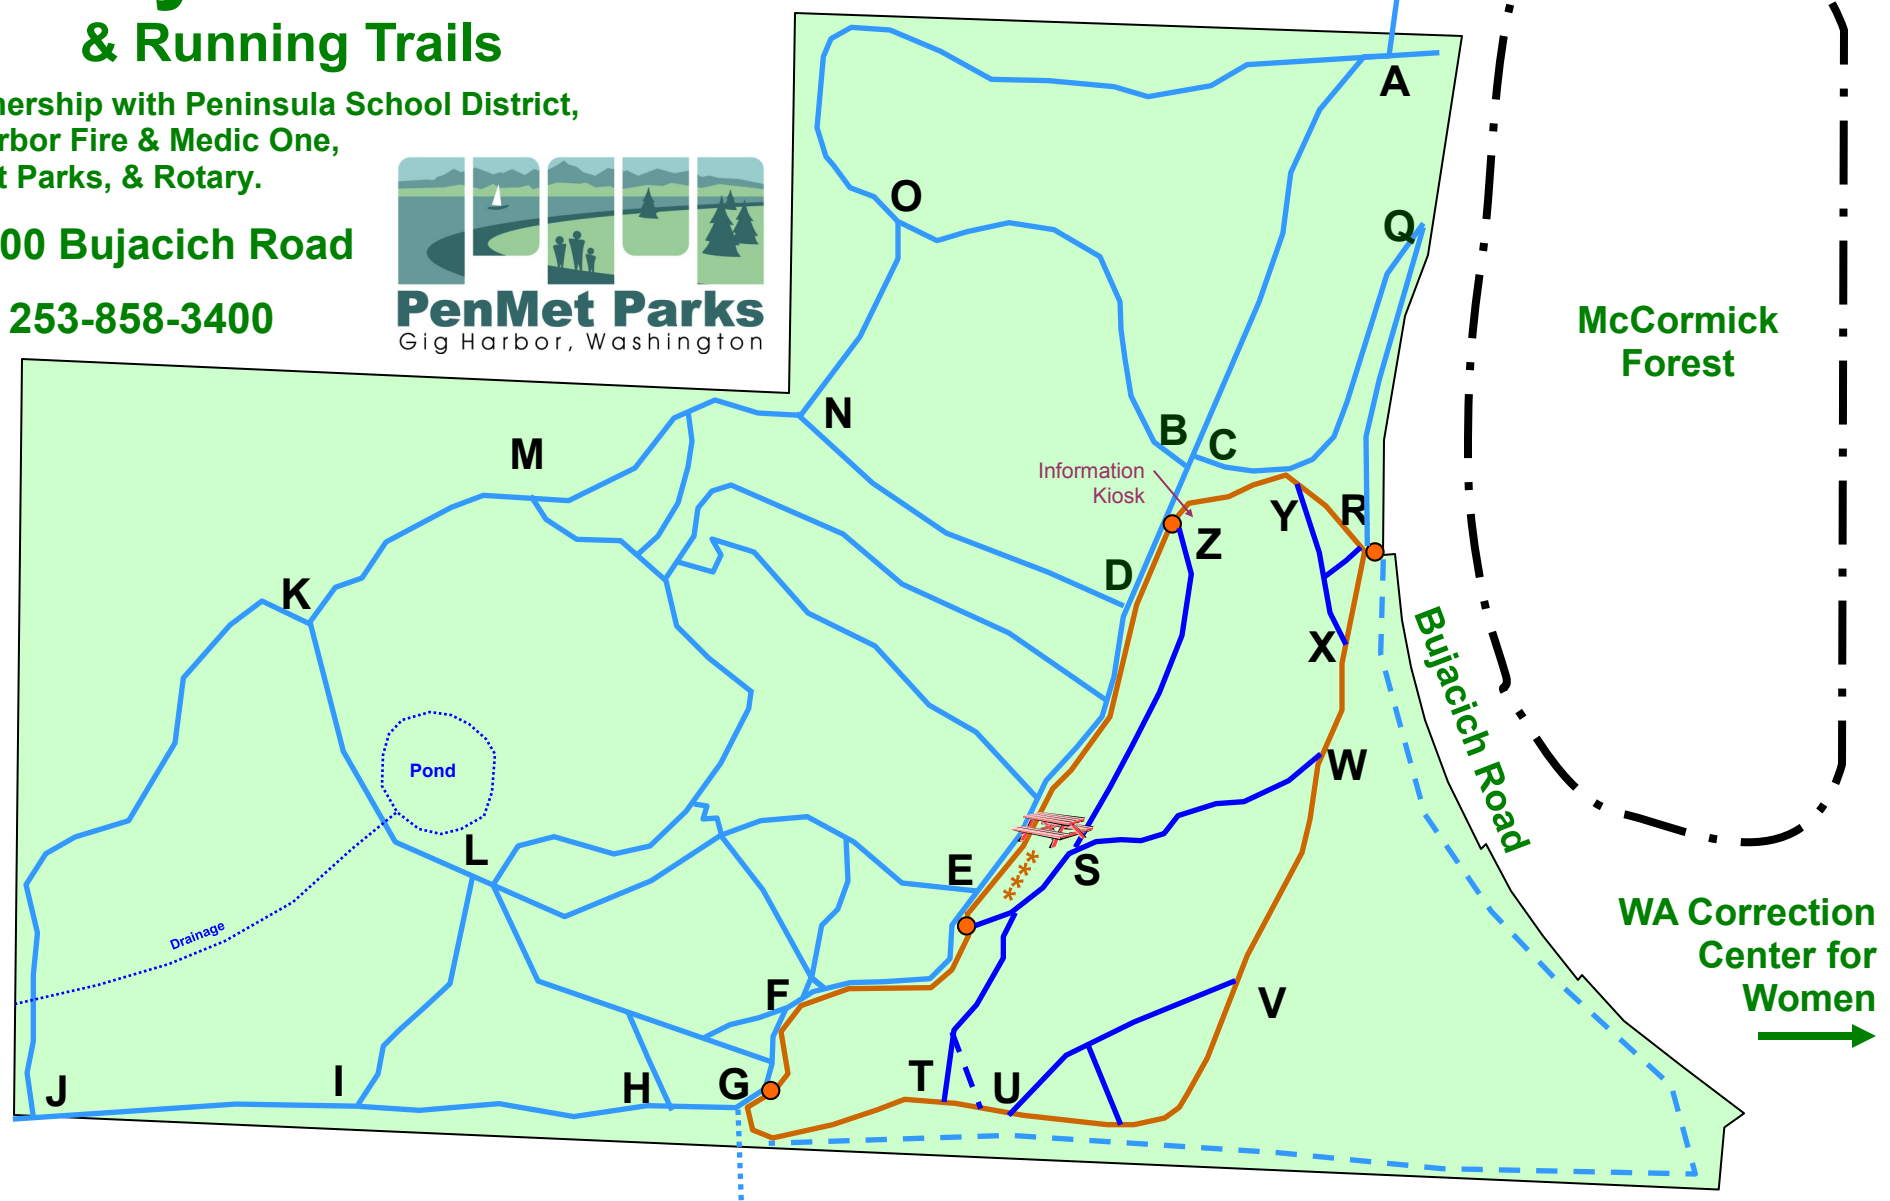

Rotary Bark Park & Running Trails

A Partnership with Peninsula School District,
Gig Harbor Fire & Medic One,
PenMet Parks, & Rotary.

10100 Bujacich Road
253-858-3400

Gig Harbor Fire & Medic One
Fire District #5 Headquarters

= Run/Bike/Horse Trails
(ON-Leash!)

= Off Leash Area & Trail
 = Internal OLA Trail
 = Proposed OLA Trail

= Gates **Parking**
 = Cleared Off Leash Area