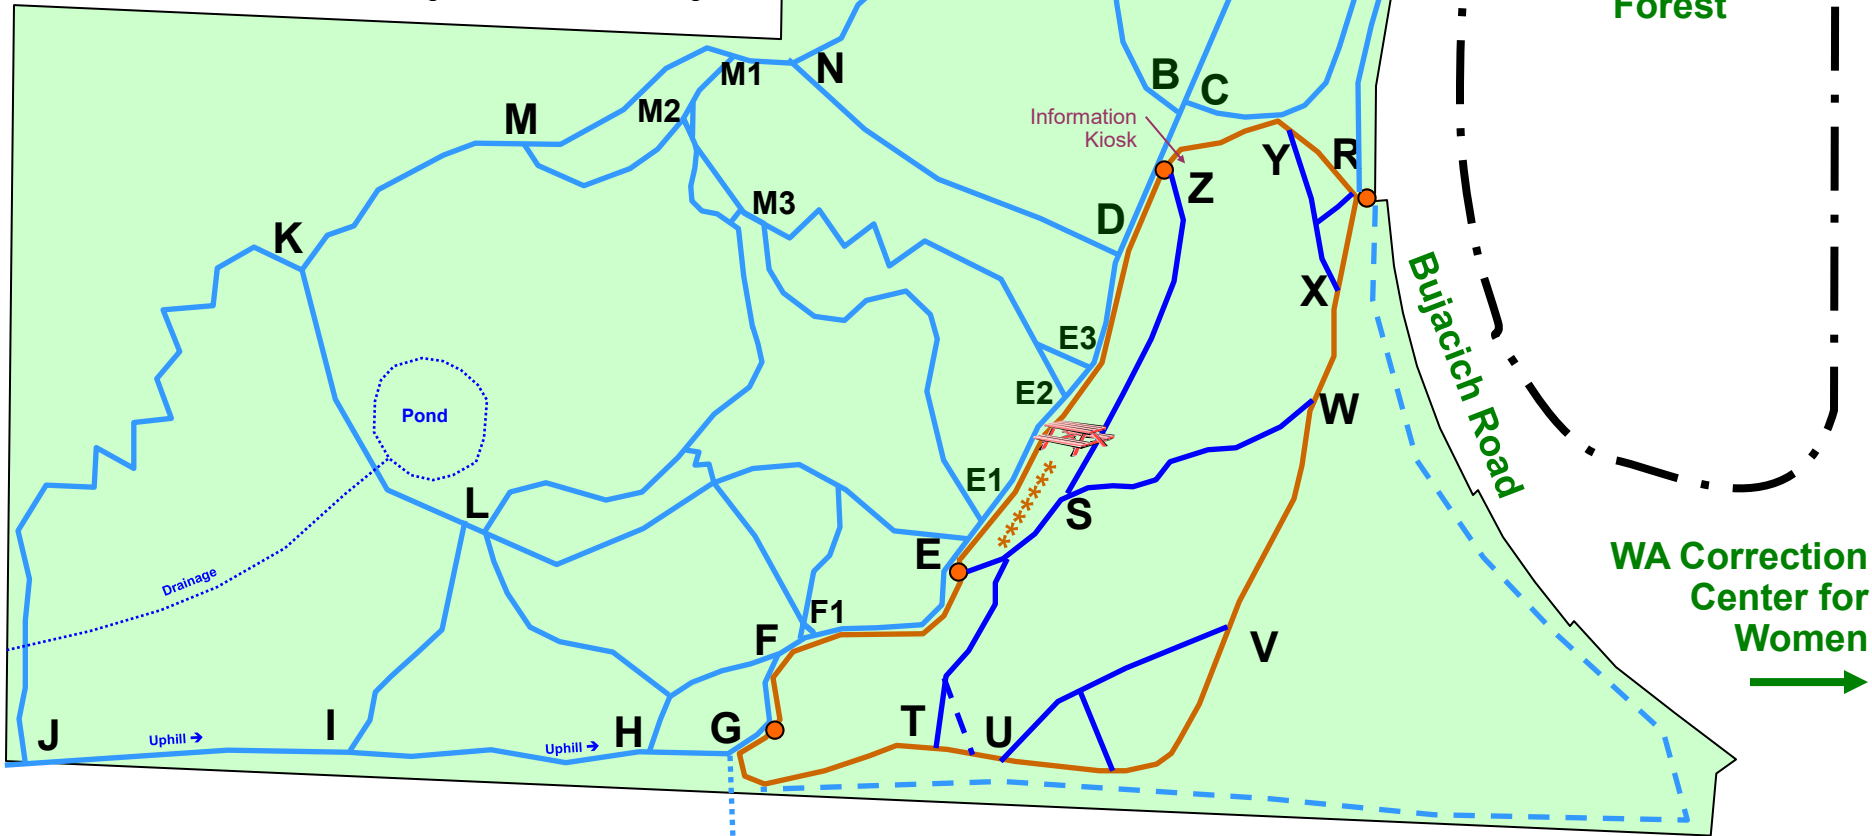

Rotary Bark Park & Running Trails

Gig Harbor Fire & Medic One
Fire District #5 Headquarters

A Partnership with Peninsula School District,
Gig Harbor Fire & Medic One,
PenMet Parks, & Rotary.

10100 Bujacich Road

253-858-3400

- = Run/Bike/Horse Trails (ON-Leash!)
- = Off Leash Area & Trail
- = Internal OLA Trail
- = Proposed OLA Trail
- = Gates
- = Cleared Off Leash Area
- Parking**