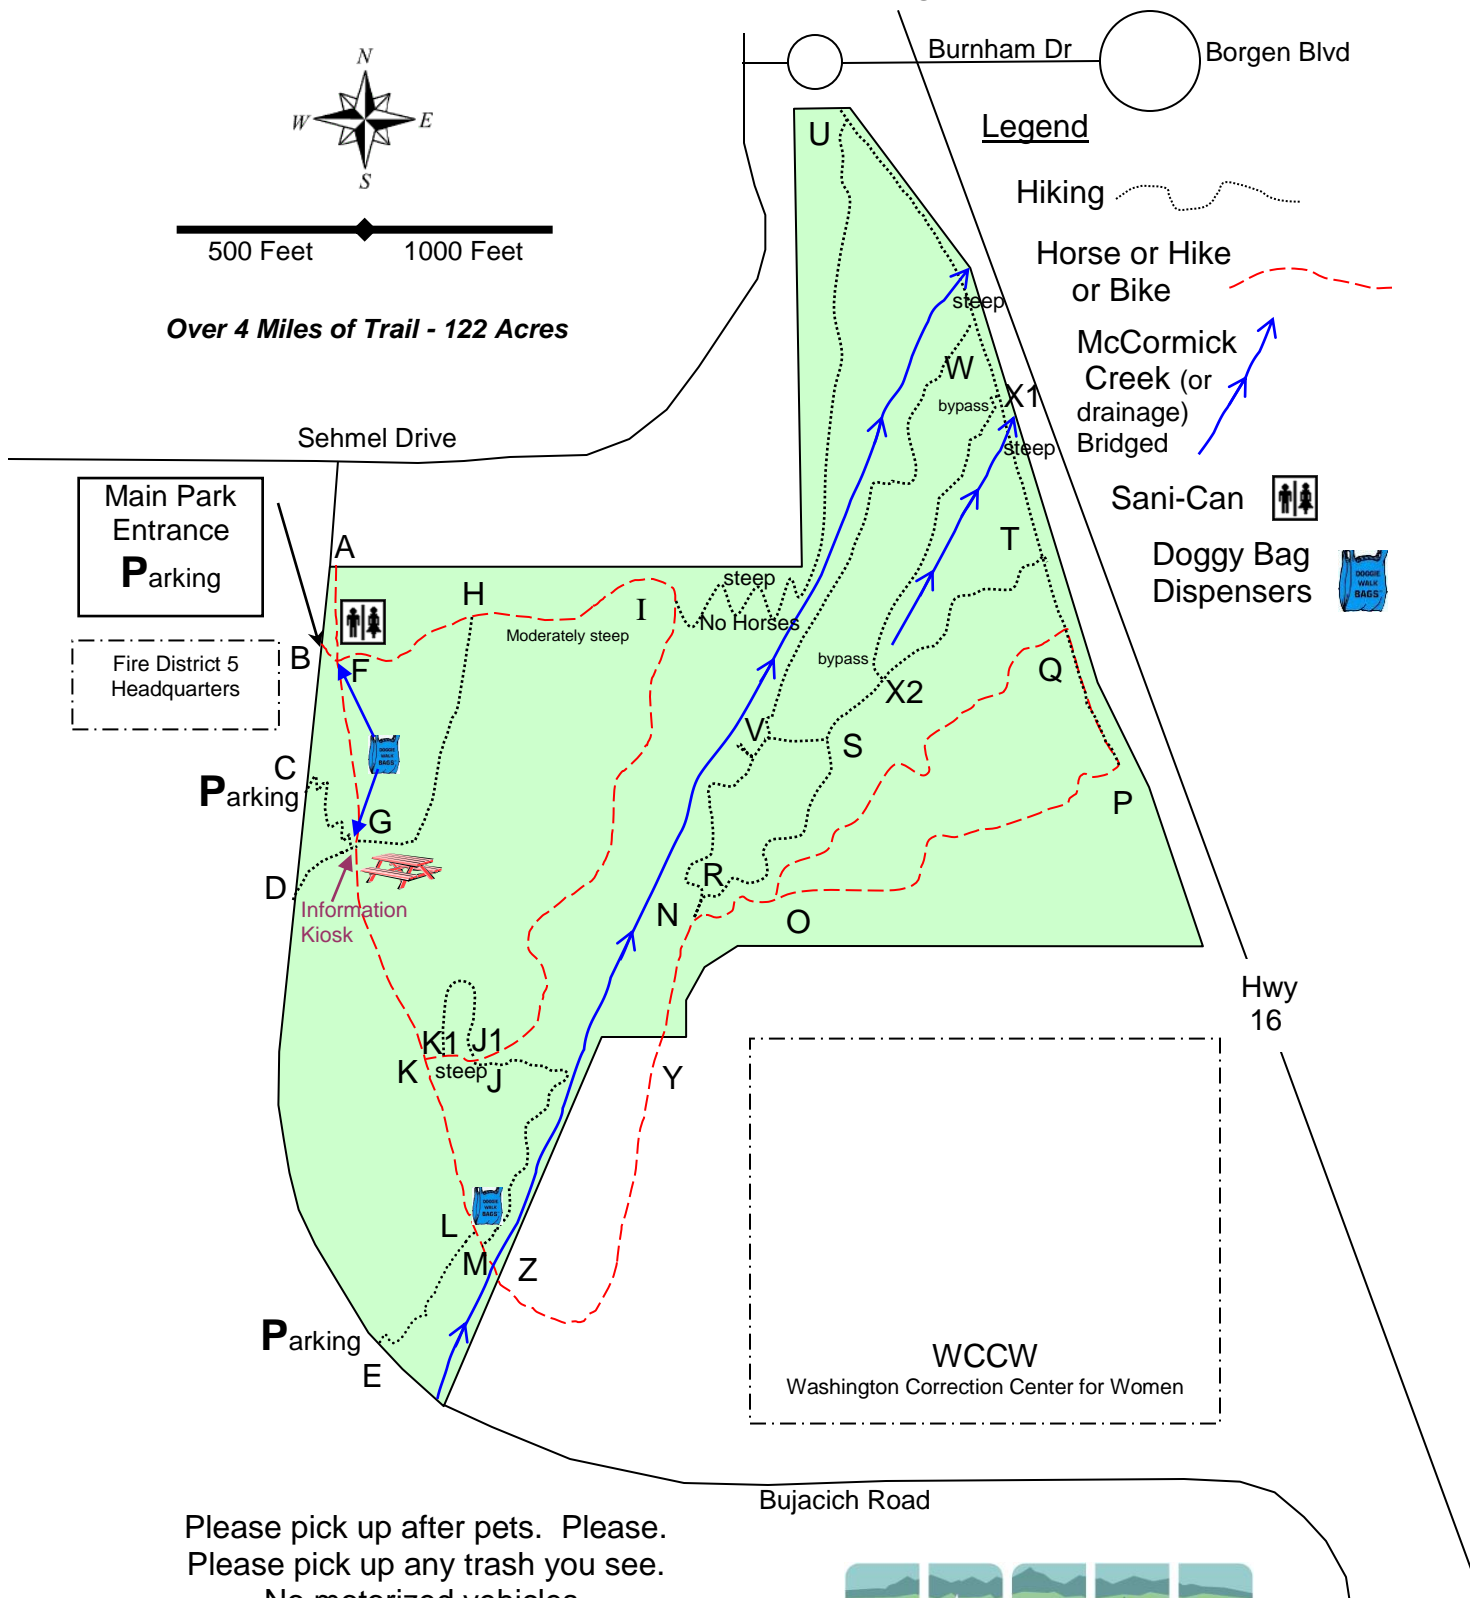

McCormick Forest Park

10301 Bujacich Rd NW, Gig Harbor

500 Feet 1000 Feet

Over 4 Miles of Trail - 122 Acres

Please pick up after pets. Please.
Please pick up any trash you see.
No motorized vehicles.
Removal of vegetation is prohibited.
Contact PenMet Parks for lost or found items.
Contact PenMet Parks if observing suspicious
activity or conditions.