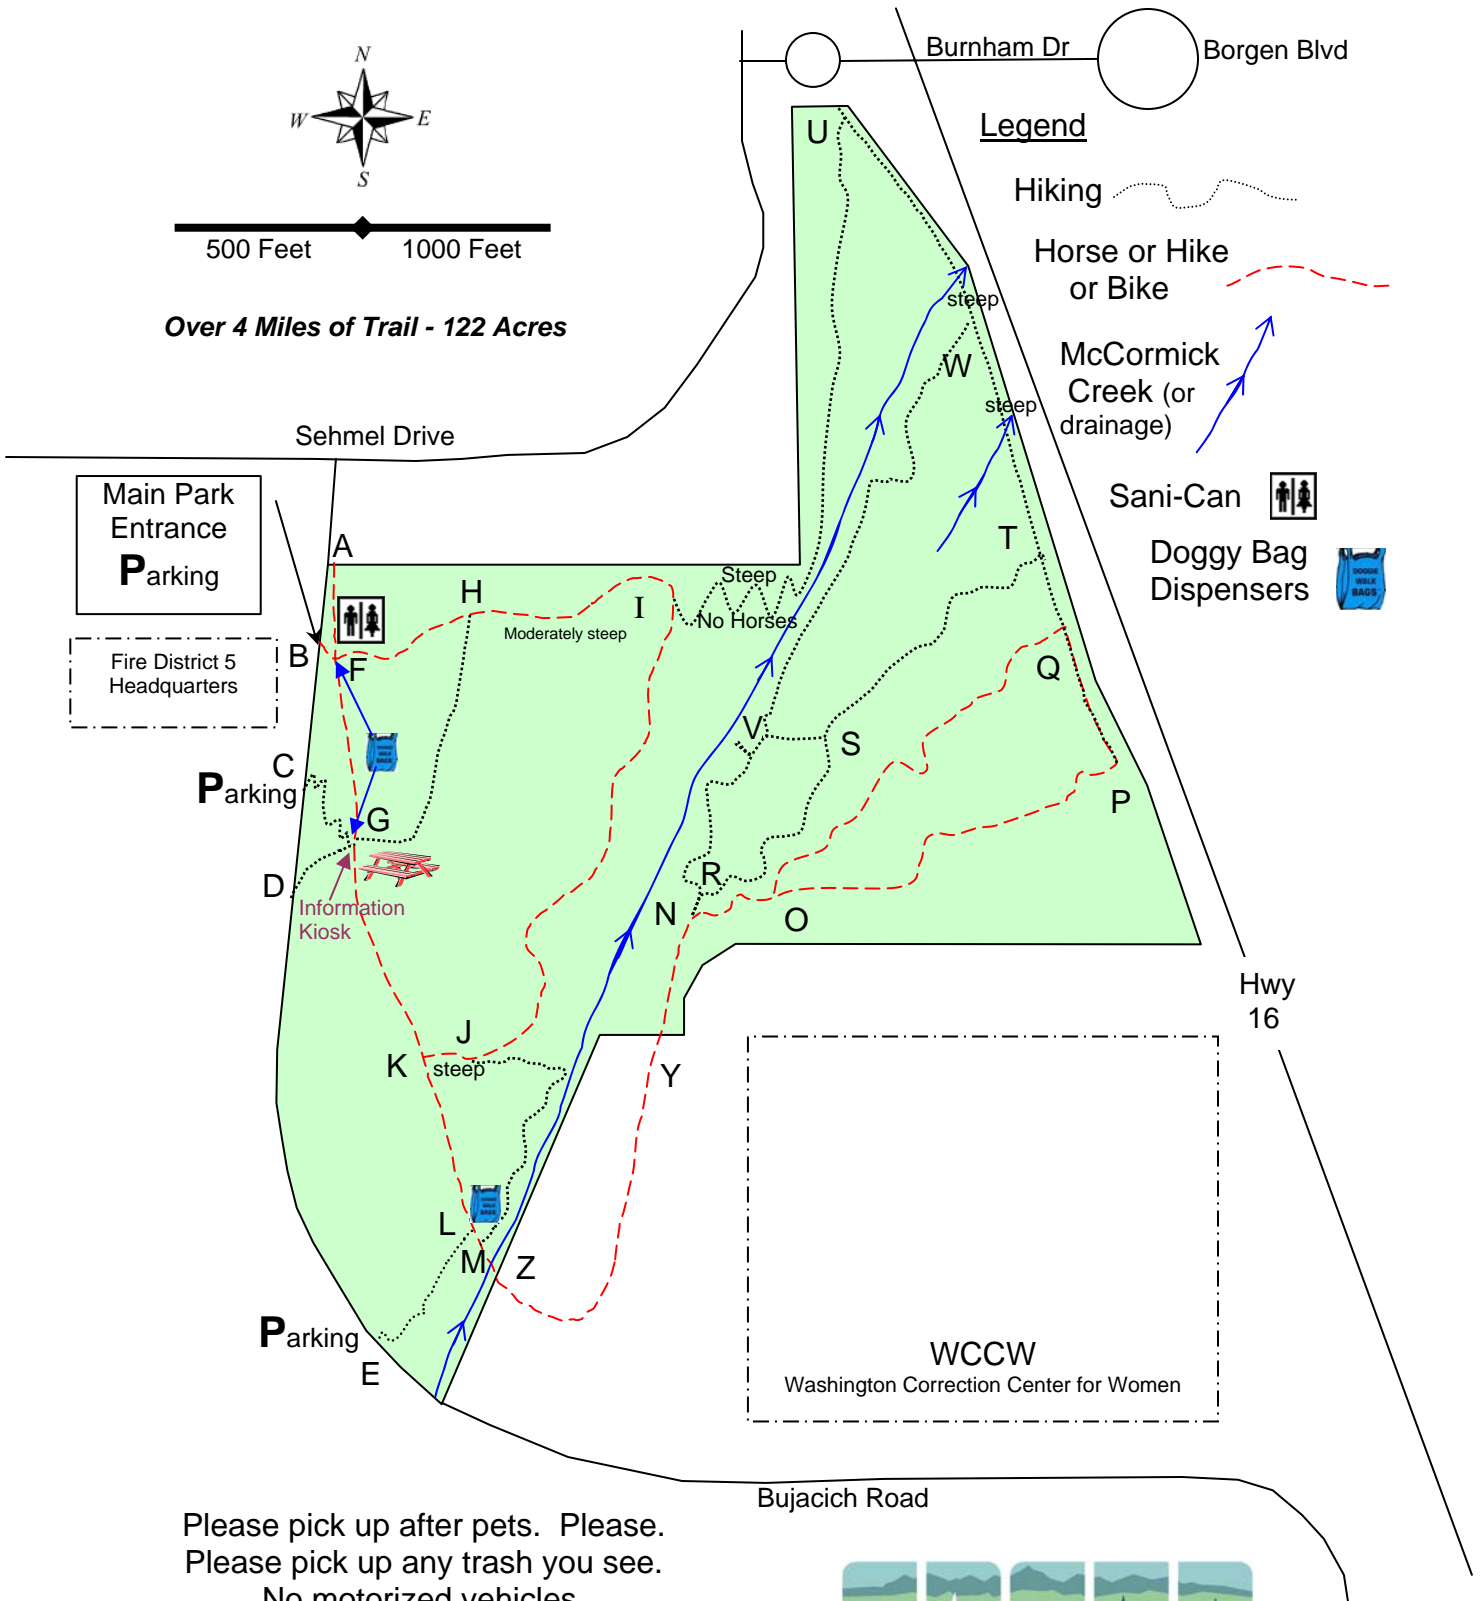

# McCormick Forest Park

500 Feet      1000 Feet

**Over 4 Miles of Trail - 122 Acres**

Please pick up after pets. Please.  
 Please pick up any trash you see.  
 No motorized vehicles.  
 Removal of vegetation is prohibited.  
 Contact PenMet Parks for lost or found items.  
 Contact PenMet Parks if observing suspicious  
 activity or conditions.  
 253-858-3400