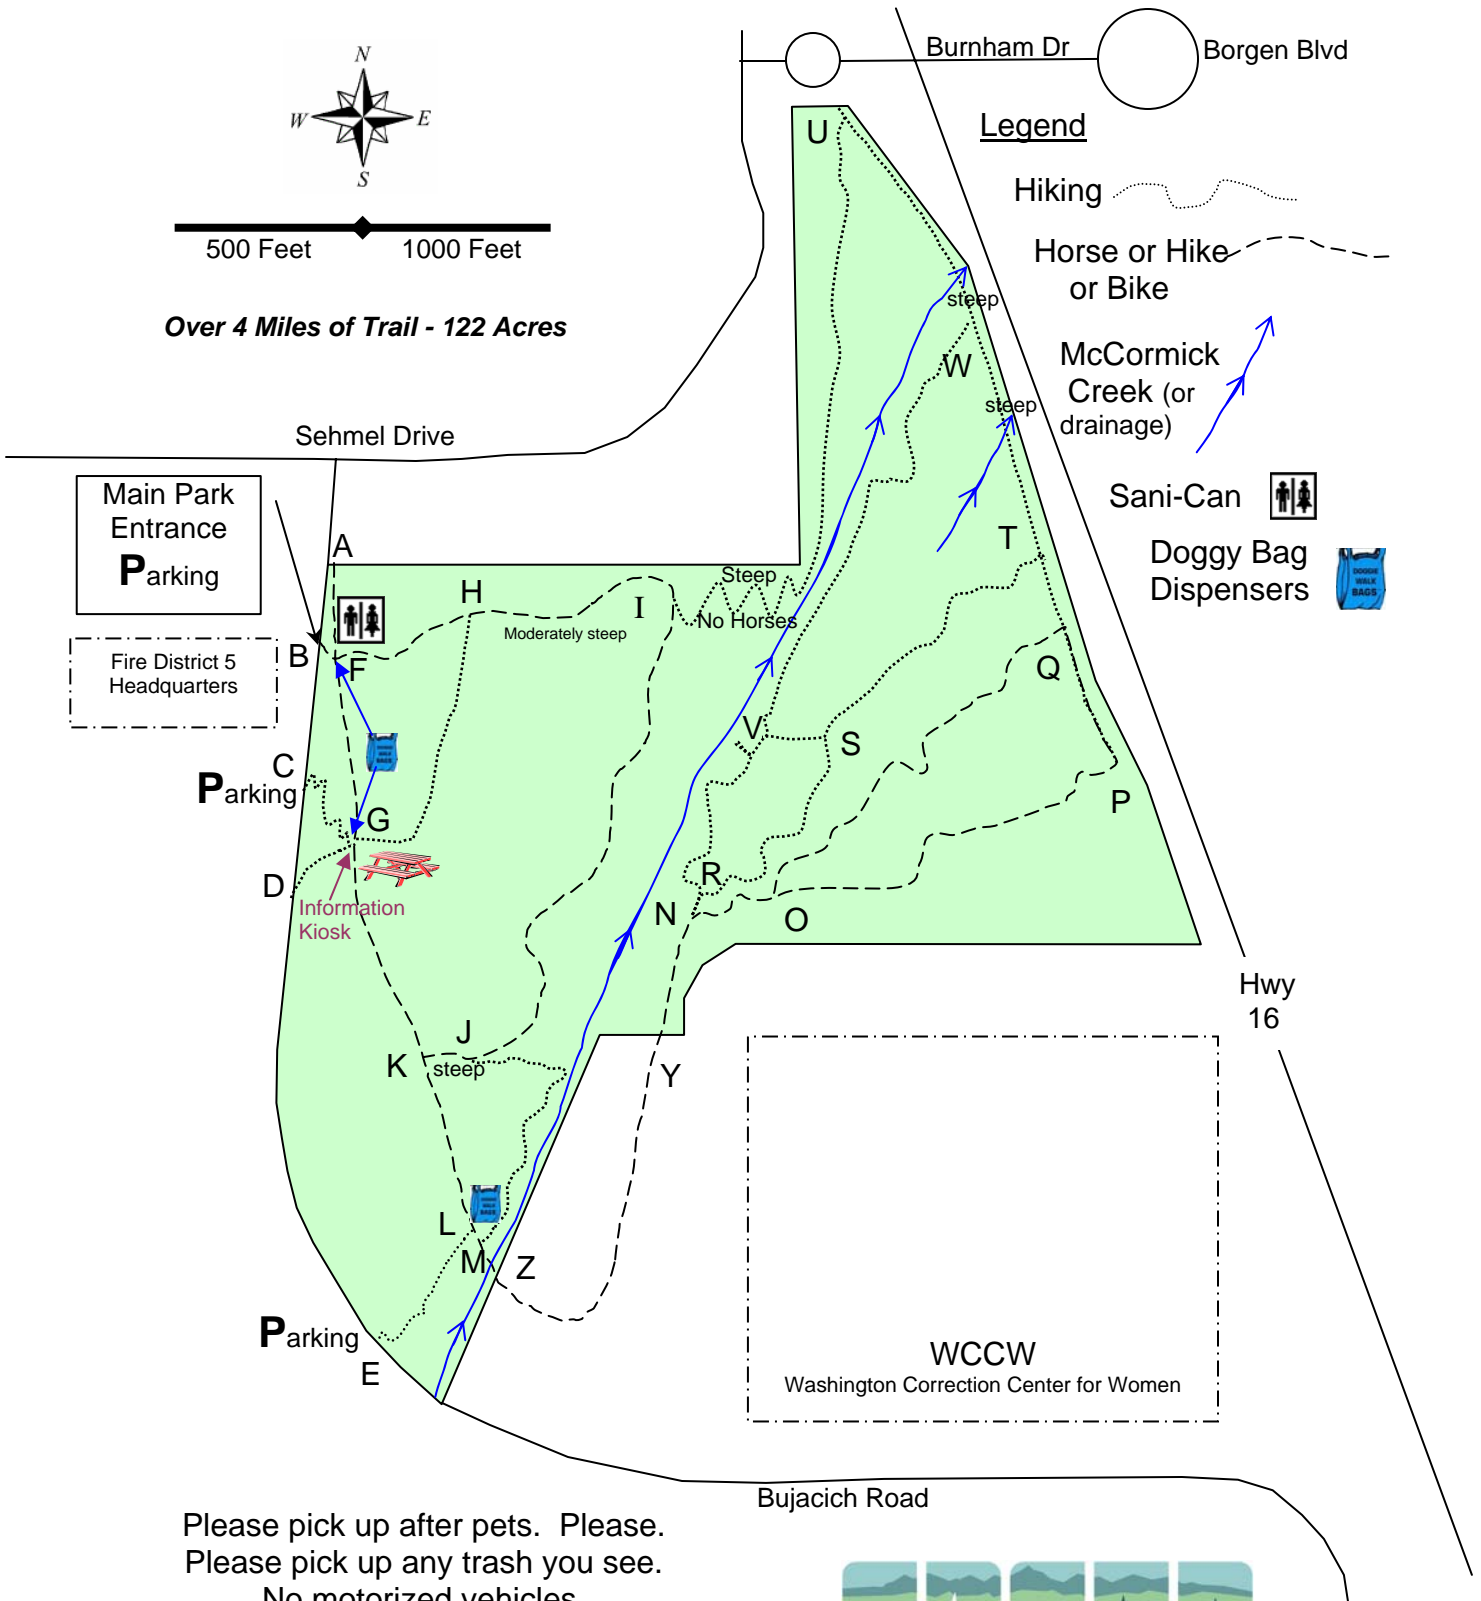

McCormick Forest Park

500 Feet 1000 Feet

Over 4 Miles of Trail - 122 Acres

Please pick up after pets. Please.
 Please pick up any trash you see.
 No motorized vehicles.
 Removal of vegetation is prohibited.
 Contact PenMet Parks for lost or found items.
 Contact PenMet Parks if observing suspicious
 activity or conditions.
 253-858-3400